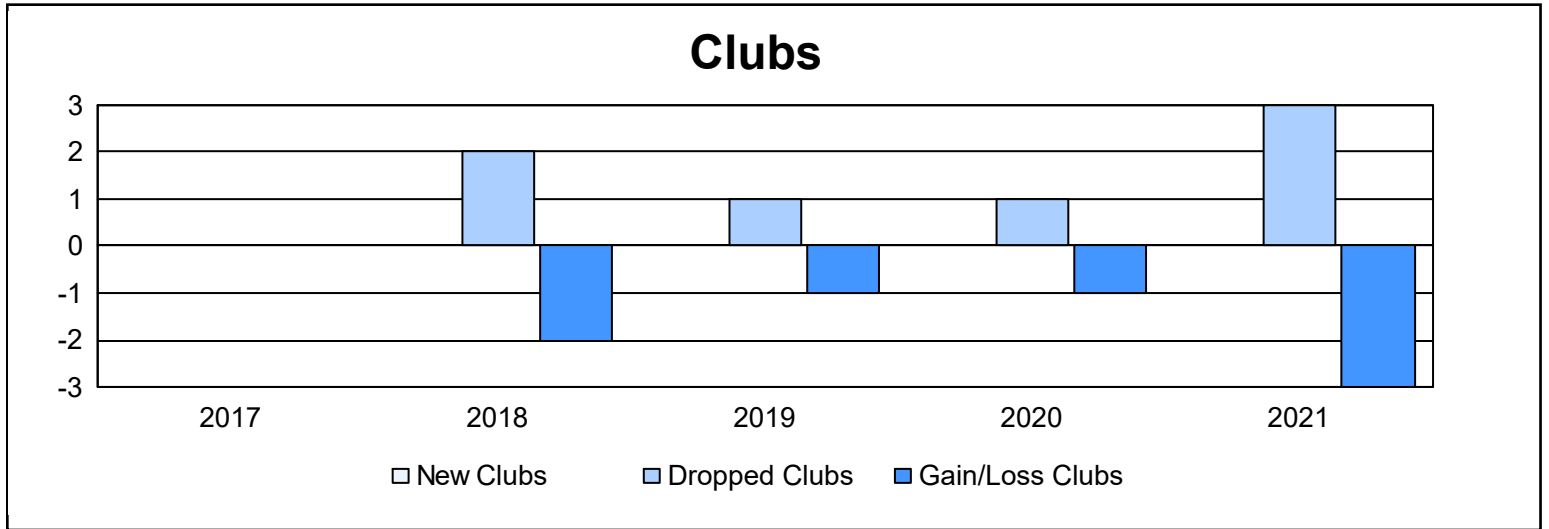

Year	New Clubs	Dropped Clubs	Gain/ Loss Clubs	New Members	Charter Members	Reinstate Members	Transfer Members	Total Member Added	Total Members Dropped	Gain/ Loss Members
2016-2017	0	0	0	112	1	4	14	131	157	-26
2017-2018	0	2	-2	133	2	3	16	154	170	-16
2018-2019	0	1	-1	133	1	4	21	159	157	2
2019-2020	0	1	-1	99	4	5	29	137	220	-83
2020-2021	0	3	-3	132	3	9	16	160	139	21
<b>Average</b>	<b>0</b>	<b>1</b>	<b>-1</b>	<b>122</b>	<b>2</b>	<b>5</b>	<b>19</b>	<b>148</b>	<b>169</b>	<b>-20</b>

### Membership Composition June 2021 Cumulative