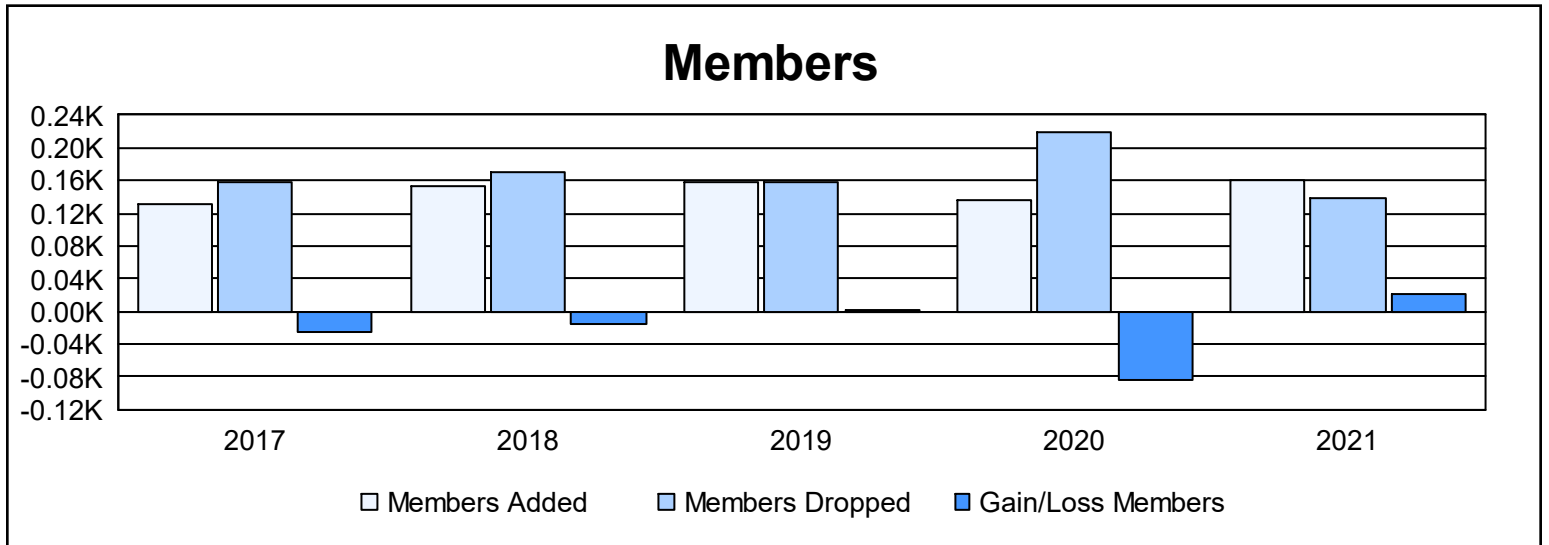

Year	New Clubs	Dropped Clubs	Gain/ Loss Clubs	New Members	Charter Members	Reinstate Members	Transfer Members	Total Member Added	Total Members Dropped	Gain/ Loss Members
2016-2017	0	0	0	112	1	4	14	131	157	-26
2017-2018	0	2	-2	133	2	3	16	154	170	-16
2018-2019	0	1	-1	133	1	4	21	159	157	2
2019-2020	0	1	-1	99	4	5	29	137	220	-83
2020-2021	0	3	-3	132	3	9	16	160	139	21
<b>Average</b>	<b>0</b>	<b>1</b>	<b>-1</b>	<b>122</b>	<b>2</b>	<b>5</b>	<b>19</b>	<b>148</b>	<b>169</b>	<b>-20</b>

### Membership Composition June 2021 Cumulative