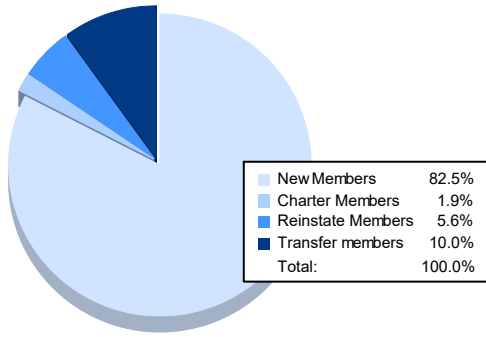

Year	New Clubs	Dropped Clubs	Gain/ Loss Clubs	New Members	Charter Members	Reinstate Members	Transfer Members	Total Member Added	Total Members Dropped	Gain/ Loss Members
2016-2017	0	0	0	112	1	4	14	131	157	-26
2017-2018	0	2	-2	133	2	3	16	154	170	-16
2018-2019	0	1	-1	133	1	4	21	159	157	2
2019-2020	0	1	-1	99	4	5	29	137	220	-83
2020-2021	0	3	-3	132	3	9	16	160	139	21
<b>Average</b>	<b>0</b>	<b>1</b>	<b>-1</b>	<b>122</b>	<b>2</b>	<b>5</b>	<b>19</b>	<b>148</b>	<b>169</b>	<b>-20</b>

### Membership Composition June 2021 Cumulative